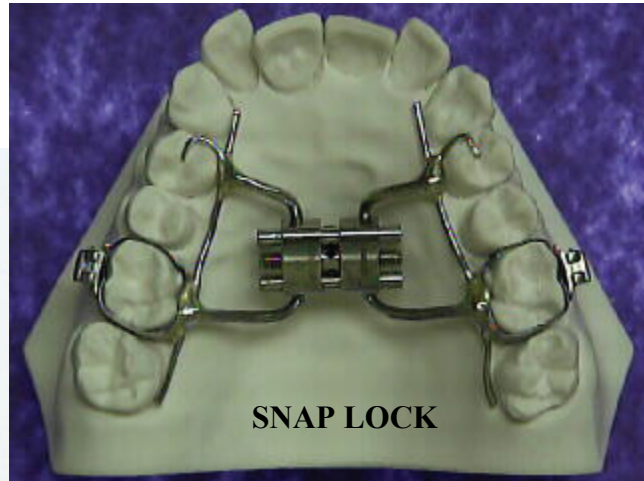

SNAP LOCK RPE

FIXED MAXILLARY EXPANSION APPLIANCE

Rapid Palatal Expander

- ✓ Transverse development with **NO BACKOFF**
- ✓ Improve A-point minimally
- ✓ Stimulates a cranial release
- ✓ Improves nasal airway
- ✓ Use in conjunction with Fixed Bracket Therapy
- ✓ Ideally combined with a Low-Friction Bracket System
- ✓ Can be used in conjunction with a class III facemask

Fabrication Options

- ◆ Standard, Super Screw or SNAP LOCK Expansion Designs
- ◆ Bondable Occlusal Rests
- ◆ Plain or Straightwire Bands
- ◆ Headgear tubes for class III treatment

Rideau Orthodontic Mfg. Ltd.