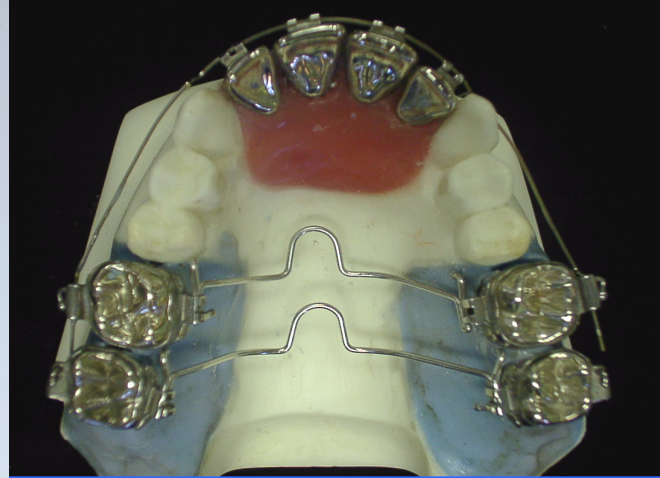

## FIXED/REMOVABLE MAXILLARY MOLAR ROTATION/CORRECTION

### Fabrication Options

- ◆ Plain or Straightwire Bands

Commonly used in conjunction with  
Fixed Bracket Treatment

- ✓ Correct Molar Rotations
- ✓ Increase Arch Length
- ✓ Provide Molar Anchorage
- ✓ Adjust for buccal/lingual crown/root torque
- ✓ Maintain Expansion
- ✓ Generate Molar Intrusion  
(Adapt 5mm away from palate)
- ✓ Intra-oral High Pull  
Headgear effect