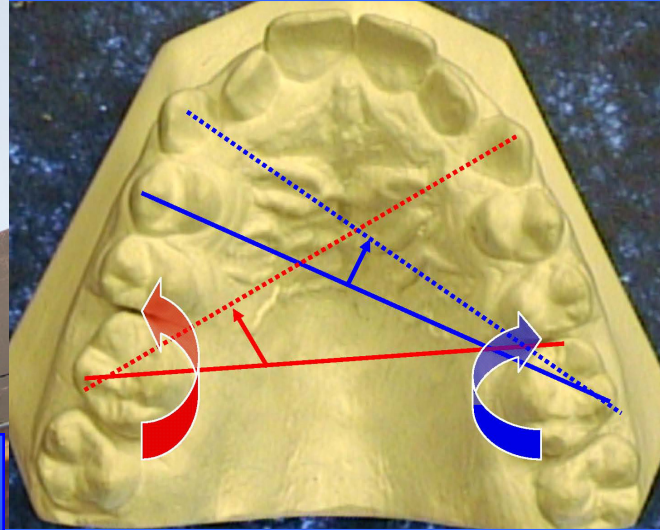

## FIXED/REMOVABLE MAXILLARY MOLAR ROTATION/CORRECTION

### Fabrication Options

- ◆ Plain or Straightwire Bands

Commonly used in conjunction with  
Fixed Bracket Treatment

- ✓ Correct Molar Rotations
- ✓ Increase Arch Length
- ✓ Provide Molar Anchorage
- ✓ Adjust for buccal/lingual crown/root torque
- ✓ Maintain Expansion
- ✓ Generate Molar Intrusion  
(Adapt 5mm away from palate)
- ✓ Intra-oral High Pull  
Headgear effect